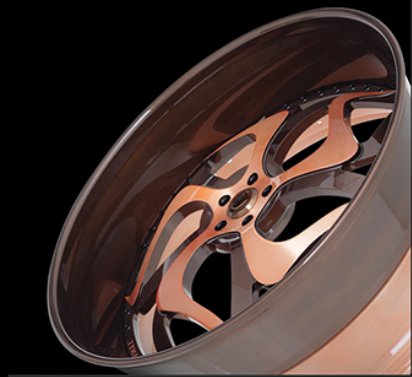

32 inches

34 inches

Model 808