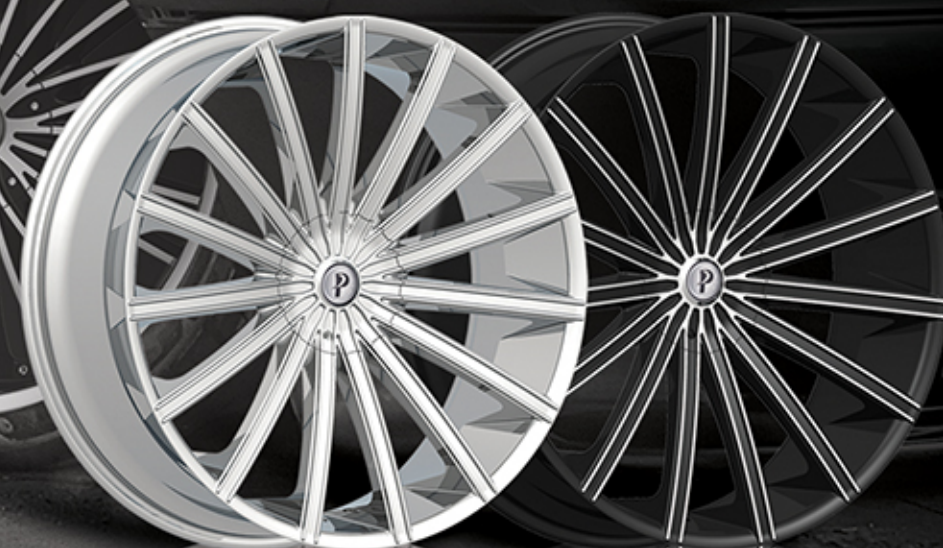

PHINO

PHINO

**PW10|EPIC**

FINISH: BLACK MACHINED, CHROME  
SIZE: 17X7, 18X7.5, 19X8.5, 20X7.5, 22X9, 24X9

**PW12|T.K.O**

FINISH: BLACK MACHINED, CHROME  
SIZE: 17X7, 18X7.5, 19X8.5, 20X7.5, 22X9, 24X9

**PW14|MEGA**

FINISH: BLACK MACHINED, CHROME  
SIZE: 18X7.5, 20X7.5

**PW16|NOVA**

FINISH: BLACK MACHINED, CHROME  
SIZE: 18X7.5, 19X8.5, 20X7.5, 22X8, 22X9, 24X9, 526X10, 28X10

PHINO

**PW18A**

FINISH: CHROME  
SIZE: 18X7.5, 20X8.5, 22X9

**PW18B**

FINISH: CHROME  
SIZE: 22X9.5, 24X9.5, 26X10

**PW28**

FINISH: CHROME  
SIZE: 17X7, 18X7.5, 20X8.5, 22X8  
22X9.5, 24X9.5, 26X9.5, 28X10

**PW38**

FINISH: CHROME  
SIZE: 18X7.5, 20X8.5, 22X9, 24X9.5, 26X10